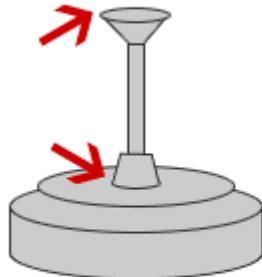

INSTALLATION INSTRUCTIONS

BASIC STEPS

CEILING FANS

CHANDELIERS

EXTENSION GUIDE

Note: The Decorative Assembly has a telescopic adjustment feature for extension lengths not found on the Guide.

EXTENSION LENGTHS

18" - ADD ONE 6" DECORATIVE EXTENSION

24" - ADD ONE 12" DECORATIVE EXTENSION

36" - ADD TWO 12" DECORATIVE EXTENSIONS

48" - ADD THREE 12" DECORATIVE EXTENSIONS

60" - ADD FOUR 12" DECORATIVE EXTENSIONS

72" - ADD FIVE 12" DECORATIVE EXTENSIONS

CEILING FANS

CHANDELIERS

TO FIND OUT THE EXTENSION LENGTH OF YOUR CEILING FAN OR CHANDELIER, MEASURE BETWEEN THE RED ARROWS SEEN IN THE ABOVE ILLUSTRATION

DECORATIVE ACCESSORIES

ONE OR MORE DECORATIVE RINGS CAN BE ADDED TO COMPLETE THE DECOR.
DECORATIVE EXTENSIONS AND RINGS SOLD SEPARATELY.