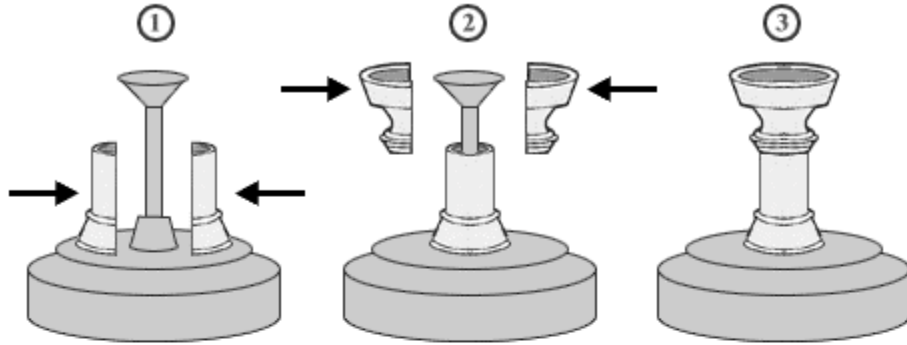

INSTALLATION INSTRUCTIONS

BASIC STEPS

CEILING FANS

CHANDELIERS

EXTENSION GUIDE

Note: The Decorative Assembly has a telescopic adjustment feature for extension lengths not found on the Guide.

EXTENSION LENGTHS

18" - ADD ONE 6" DECORATIVE EXTENSION

24" - ADD ONE 12" DECORATIVE EXTENSION

36" - ADD TWO 12" DECORATIVE EXTENSIONS

48" - ADD THREE 12" DECORATIVE EXTENSIONS

60" - ADD FOUR 12" DECORATIVE EXTENSIONS

72" - ADD FIVE 12" DECORATIVE EXTENSIONS

CEILING FANS

CHANDELIERS

TO FIND OUT THE EXTENSION LENGTH OF YOUR CEILING FAN OR CHANDELIER, MEASURE BETWEEN THE RED ARROWS SEEN IN THE ABOVE ILLUSTRATION

DECORATIVE ACCESSORIES

ONE OR MORE DECORATIVE RINGS CAN BE ADDED TO COMPLETE THE DECOR.
DECORATIVE EXTENSIONS AND RINGS SOLD SEPARATELY.