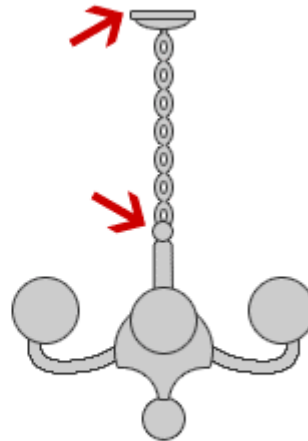

INSTALLATION INSTRUCTIONS

BASIC STEPS

CEILING FANS

CHANDELIERS

EXTENSION GUIDE

Note: The Decorative Assembly has a telescopic adjustment feature for extension lengths not found on the Guide.

EXTENSION LENGTHS

18" - ADD ONE 6" DECORATIVE EXTENSION

24" - ADD ONE 12" DECORATIVE EXTENSION

36" - ADD TWO 12" DECORATIVE EXTENSIONS

48" - ADD THREE 12" DECORATIVE EXTENSIONS

60" - ADD FOUR 12" DECORATIVE EXTENSIONS

72" - ADD FIVE 12" DECORATIVE EXTENSIONS

CEILING FANS

CHANDELIERS

TO FIND OUT THE EXTENSION LENGTH OF YOUR CEILING FAN OR CHANDELIER, MEASURE BETWEEN THE RED ARROWS SEEN IN THE ABOVE ILLUSTRATION

DECORATIVE ACCESSORIES

ONE OR MORE DECORATIVE RINGS CAN BE ADDED TO COMPLETE THE DECOR.
DECORATIVE EXTENSIONS AND RINGS SOLD SEPARATELY.