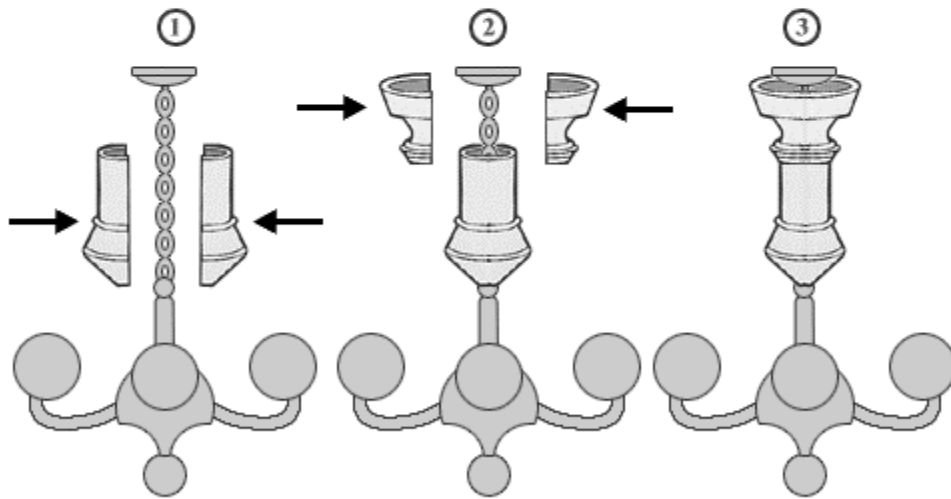

INSTALLATION INSTRUCTIONS

BASIC STEPS

CEILING FANS

CHANDELIERS

EXTENSION GUIDE

Note: The Decorative Assembly has a telescopic adjustment feature for extension lengths not found on the Guide.

EXTENSION LENGTHS

18" - ADD ONE 6" DECORATIVE EXTENSION

24" - ADD ONE 12" DECORATIVE EXTENSION

36" - ADD TWO 12" DECORATIVE EXTENSIONS

48" - ADD THREE 12" DECORATIVE EXTENSIONS

60" - ADD FOUR 12" DECORATIVE EXTENSIONS

72" - ADD FIVE 12" DECORATIVE EXTENSIONS

CEILING FANS

CHANDELIERS

TO FIND OUT THE EXTENSION LENGTH OF YOUR CEILING FAN OR CHANDELIER, MEASURE BETWEEN THE RED ARROWS SEEN IN THE ABOVE ILLUSTRATION

DECORATIVE ACCESSORIES

ONE OR MORE DECORATIVE RINGS CAN BE ADDED TO COMPLETE THE DECOR.
DECORATIVE EXTENSIONS AND RINGS SOLD SEPARATELY.